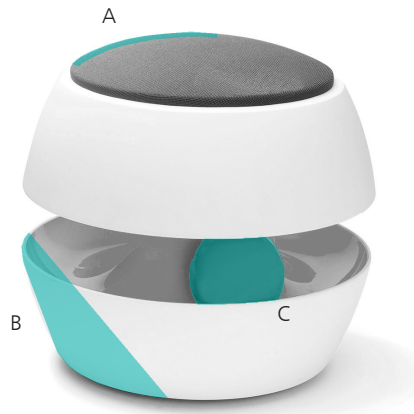

## MATERIALS

- Upholstered Seat: Polyurethane foam pad with 100% polyester fabric
- Balance Ball Accessory: Blue rubber

## CONSTRUCTION

- Shell: polypropylene
- Standard colors:  
(Additional colors available with special order)

<b>Anthracite</b>	Padded seat, polyester fabric
<b>White</b>	Outer shell, polypropylene
<b>Orange</b>	Inner shell, polypropylene

## DIMENSIONS

- Base Unit Height: 12"h
- With One Extension: 15"h
- With Two Extensions: 18"h
- Base: 14" diameter

## FEATURES

- (A) Seat cushion provides added comfort.
- (B) Balancing feature promotes healthy posture.
- (C) A balance ball encourages ergonomic movement by following the stool's inside track.